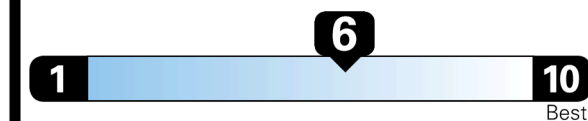

Fuel Economy & Greenhouse Gas Rating (tailpipe only)