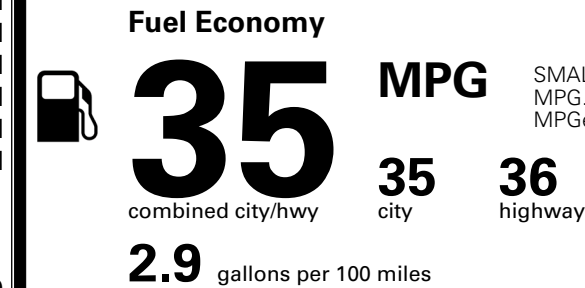

\$1,000.00

\$220.00

MSRP INCLUDING OPTIONS

\$ 35,010.00

INLAND FREIGHT AND HANDLING

\$ 1,495.00

TOTAL MANUFACTURER'S SUGGESTED RETAIL PRICE ▶

\$ 36,505.00

TOTAL ADDITIONAL WEIGHT: 4.4

EPA DOT Fuel Economy and Environment

Gasoline Vehicle

SMALL SUVs range from 14 to 125 MPG. The best vehicle rates 146 MPGe.

You save \$1,500
 in fuel costs over 5 years compared to the average new vehicle.