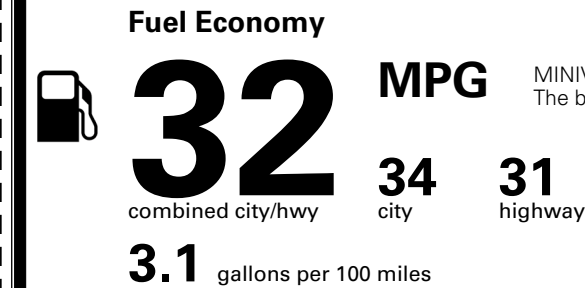

\$495.00
 Included

 \$130.00
 \$160.00

MSRP INCLUDING OPTIONS

\$ 54,275.00

INLAND FREIGHT AND HANDLING

\$ 1,545.00

TOTAL MANUFACTURER'S SUGGESTED RETAIL PRICE ▶

\$ 55,820.00

TOTAL ADDITIONAL WEIGHT: 4.9

EPA DOT Fuel Economy and Environment

Gasoline Vehicle

MINIVANS range from 20 to 83 MPG.
 The best vehicle rates 146 MPGe.

You save \$750
 in fuel costs
 over 5 years
 compared to the
 average new vehicle.