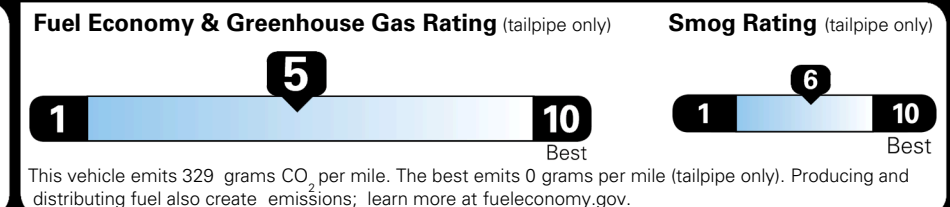

Actual results will vary for many reasons, including driving conditions and how you drive and maintain your vehicle. The average new vehicle gets 29 MPG and costs $8,500 to fuel over 5 years. Cost estimates are based on 15,000 miles per year at $ 3.30 per gallon. MPGe is miles per gasoline gallon equivalent. Vehicle emissions are a significant cause of climate change and smog.

fueleconomy.gov

Calculate personalized estimates and compare vehicles

GOVERNMENT 5-STAR SAFETY RATINGS

PARTS CONTENT INFORMATION

Overall Vehicle Score ★ ★ ★ ★ ★

Based on the combined rating of frontal, side and rollover.
Should ONLY be compared to other vehicles of similar size and weight.

Frontal Driver ★ ★ ★ ★ ★

Crash Passenger ★ ★ ★ ★ ★

Based on the risk of injury in a frontal impact.
Should ONLY be compared to other vehicles of similar size and weight.

Side Front seat ★ ★ ★ ★ ★

Crash Rear seat ★ ★ ★ ★ ★

Star ratings based on the risk of injury in a side impact.

Rollover ★ ★ ★ ★ ★

Star ratings based on the risk of rollover in a single-vehicle crash.

Star ratings range from 1 to 5 stars (★★★★★) with 5 being the highest.

Source: National Highway Traffic Safety Administration (NHTSA).

www.safercar.gov or 1-888-327-4236

Manufacturer's suggested retail price includes Manufacturer's recommended pre-delivery service. License and title fees, state and local taxes and other dealer installed options and accessories are not included in the manufacturer's suggested retail price.

FOR VEHICLES IN THIS CAR LINE U.S./CANADIAN PARTS CONTENT: 0 %

MAJOR SOURCES OF FOREIGN PARTS: KOREA: 90%

NOTE: PARTS CONTENT DOES NOT INCLUDE FINAL ASSEMBLY, DISTRIBUTION, OR OTHER NON-PARTS COSTS.

FOR THIS VEHICLE FINAL ASSEMBLY POINT: HWASUNG, KOREA

COUNTRY OF ORIGIN

ENGINE (MOTOR): KOREA

TRANSMISSION: KOREA