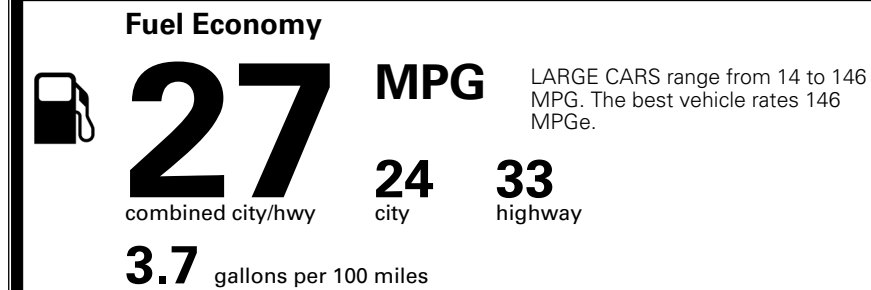

TOTAL MANUFACTURER'S SUGGESTED RETAIL PRICE ▶

\$ 34,500.00

TOTAL ADDITIONAL WEIGHT: 4.6

EPA DOT Fuel Economy and Environment

Gasoline Vehicle

You spend
\$750
 more in fuel costs
 over 5 years
 compared to the
 average new vehicle.