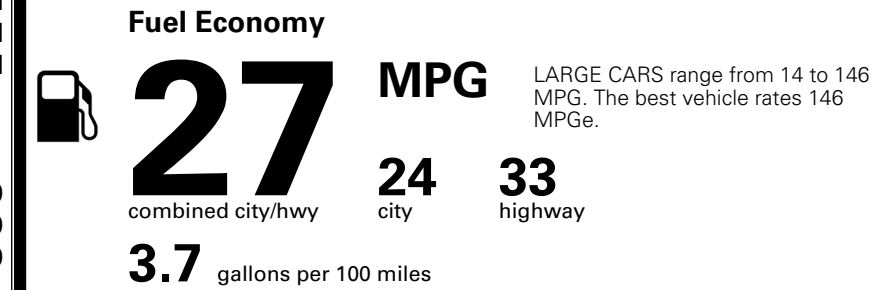

TOTAL MANUFACTURER'S SUGGESTED RETAIL PRICE ▶

\$ 34,435.00

TOTAL ADDITIONAL WEIGHT: 14.0

EPA DOT Fuel Economy and Environment

Gasoline Vehicle

You spend \$750 more in fuel costs over 5 years compared to the average new vehicle.