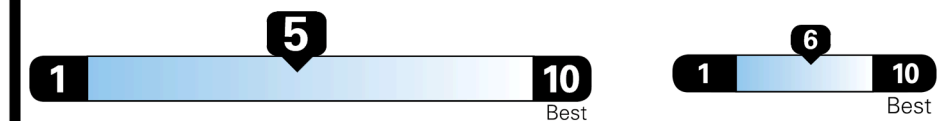

Fuel Economy & Greenhouse Gas Rating (tailpipe only) Smog Rating (tailpipe only)

This vehicle emits 329 grams CO₂ per mile. The best emits 0 grams per mile (tailpipe only). Producing and distributing fuel also create emissions; learn more at fueleconomy.gov.

Actual results will vary for many reasons, including driving conditions and how you drive and maintain your vehicle. The average new vehicle gets 29 MPG and costs $8,500 to fuel over 5 years. Cost estimates are based on 15,000 miles per year at $ 3.30 per gallon. MPGe is miles per gasoline gallon equivalent. Vehicle emissions are a significant cause of climate change and smog.

fueleconomy.gov

Calculate personalized estimates and compare vehicles

GOVERNMENT 5-STAR SAFETY RATINGS

Overall Vehicle Score ★ ★ ★ ★ ★

Based on the combined rating of frontal, side and rollover.
Should ONLY be compared to other vehicles of similar size and weight.

Frontal Driver ★ ★ ★ ★ ★

Crash Passenger ★ ★ ★ ★ ★

Based on the risk of injury in a frontal impact.
Should ONLY be compared to other vehicles of similar size and weight.

Side Front seat ★ ★ ★ ★ ★

Crash Rear seat ★ ★ ★ ★ ★

Star ratings based on the risk of injury in a side impact.

Rollover ★ ★ ★ ★ ★

Star ratings based on the risk of rollover in a single-vehicle crash.

Star ratings range from 1 to 5 stars (★★★★★) with 5 being the highest.

Source: National Highway Traffic Safety Administration (NHTSA).

www.safercar.gov or 1-888-327-4236

Manufacturer's suggested retail price includes Manufacturer's recommended pre-delivery service. License and title fees, state and local taxes and other dealer installed options and accessories are not included in the manufacturer's suggested retail price.

PARTS CONTENT INFORMATION

FOR VEHICLES IN THIS CAR LINE U.S./CANADIAN PARTS CONTENT: 0 %

MAJOR SOURCES OF FOREIGN PARTS: KOREA: 90%

NOTE: PARTS CONTENT DOES NOT INCLUDE FINAL ASSEMBLY, DISTRIBUTION, OR OTHER NON-PARTS COSTS.

FOR THIS VEHICLE FINAL ASSEMBLY POINT: HWASUNG, KOREA

COUNTRY OF ORIGIN

ENGINE (MOTOR): KOREA

TRANSMISSION: KOREA