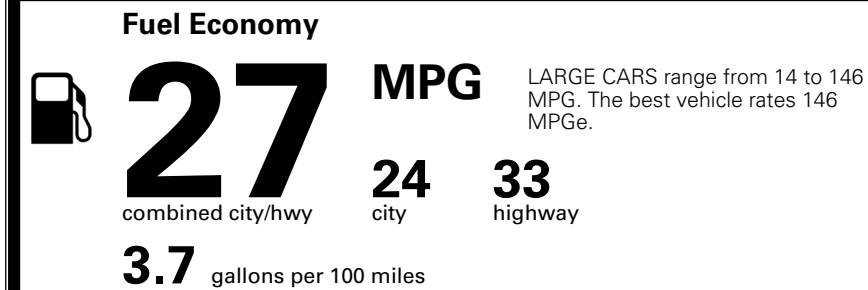

TOTAL MANUFACTURER'S SUGGESTED RETAIL PRICE ▶

\$ 34,385.00

TOTAL ADDITIONAL WEIGHT: 0.5

EPA DOT Fuel Economy and Environment

Gasoline Vehicle

You spend
\$750
 more in fuel costs
 over 5 years
 compared to the
 average new vehicle.