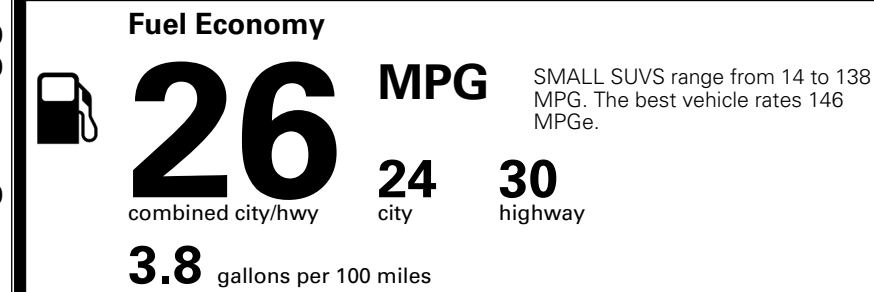

MSRP INCLUDING OPTIONS \$ 38,215.00

INLAND FREIGHT AND HANDLING \$ 1,495.00

TOTAL MANUFACTURER'S SUGGESTED RETAIL PRICE ▶ \$ 39,710.00

EPA DOT Fuel Economy and Environment

Gasoline Vehicle

You spend \$1,000 more in fuel costs over 5 years compared to the average new vehicle.